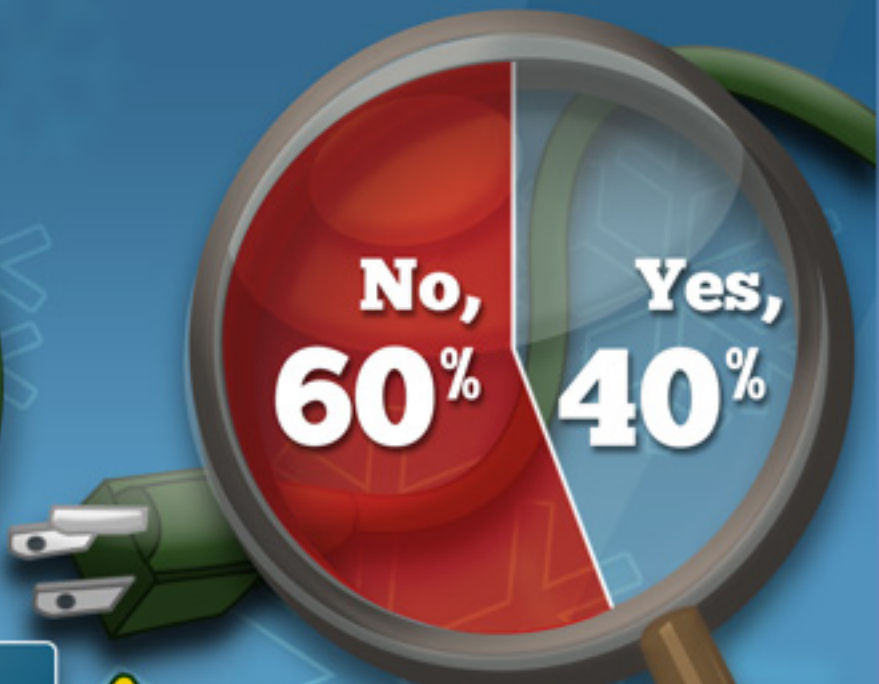

Electrical Safety Foundation International 2013 Holiday Safety Survey

86% of respondents celebrate a winter holiday by decorating their home.

63% of respondents will use one or more extension cords to power decorations this holiday season.

⚠️ 60% of respondents do not inspect extension cords often.

⚠️ 1/3 of respondents do not turn off their indoor lighted holiday decorations before leaving home and 1/4 do not turn off their indoor lighted decorations before going to bed.