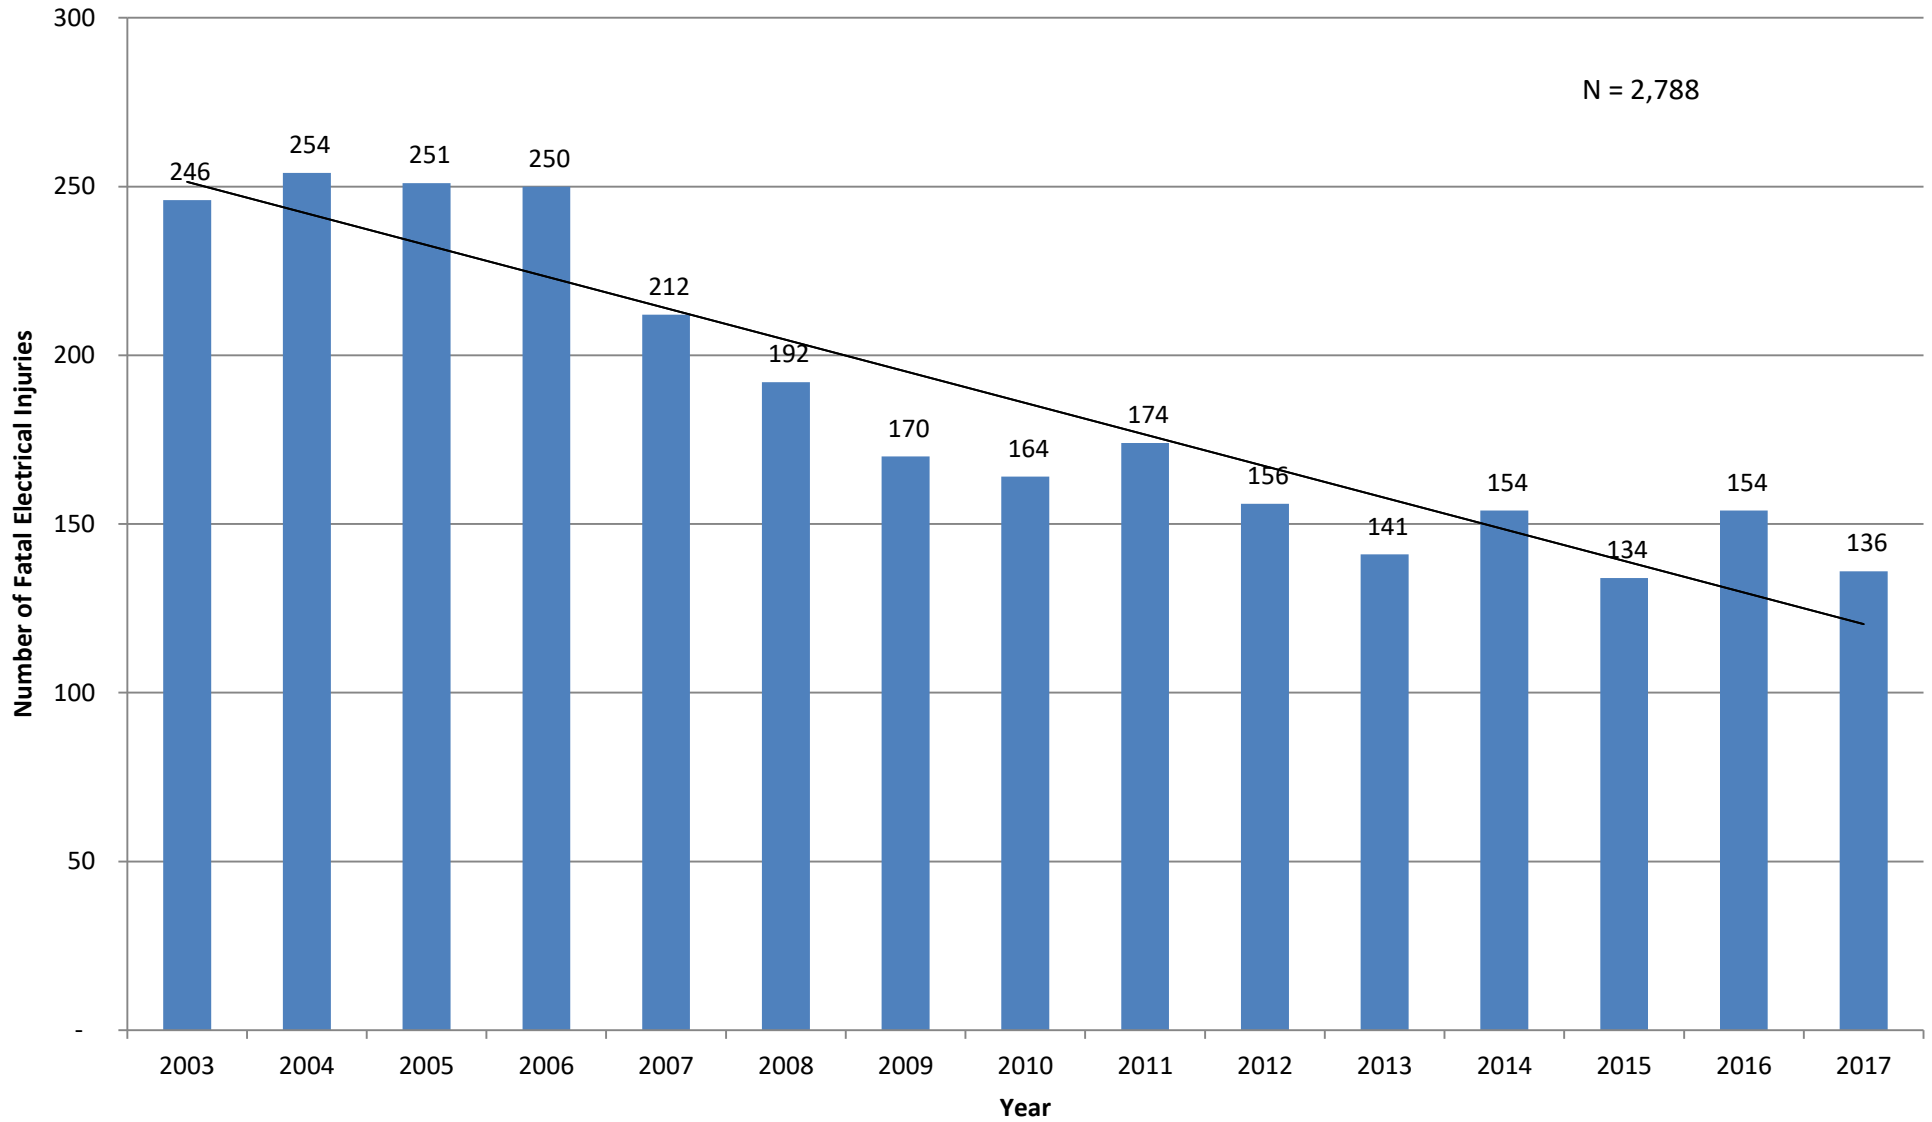

Number of Fatal Electrical Injuries, by Event Code, All Ownerships, 2003 - 2017

Compiled by the Electrical Safety Foundation International
using data from the U.S. Bureau of Labor Statistics, CFOI, 2003 - 2017