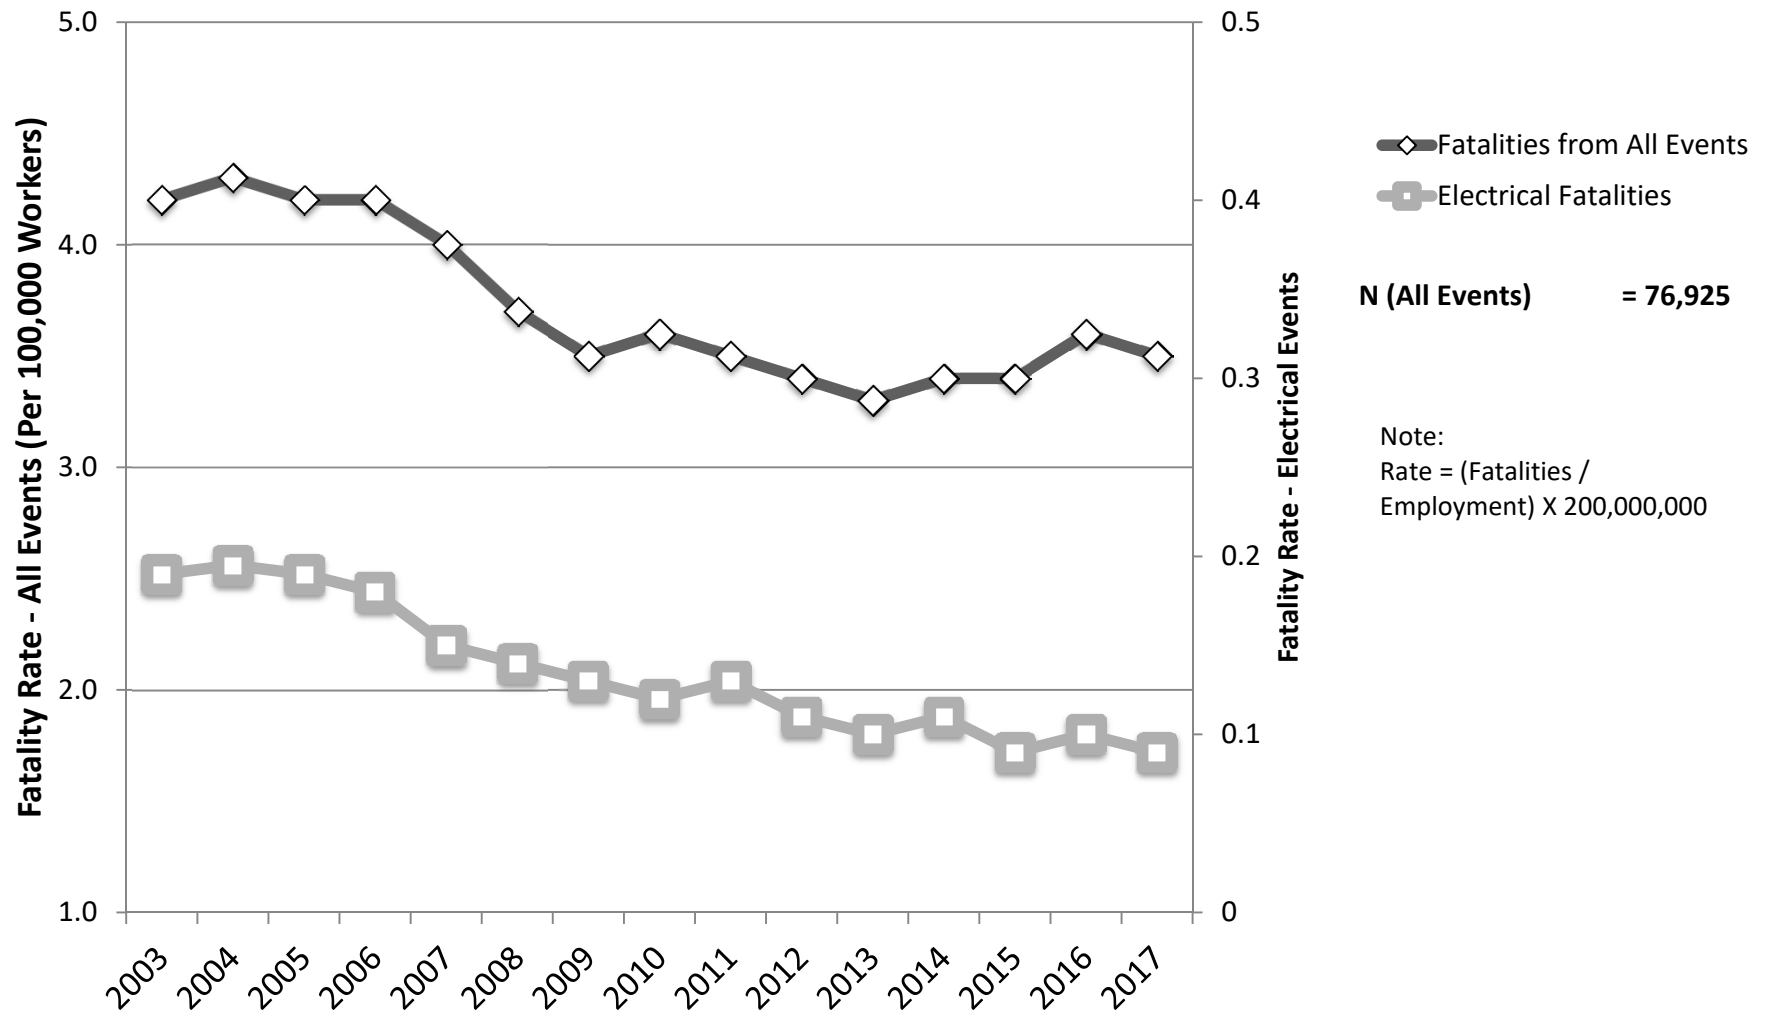

## Fatality Rates for All Events vs. Electrical Events, All Ownerships, 2003 - 2017

Compiled by the Electrical Safety Foundation International using data from  
BLS, CFOI, 2003 - 2017