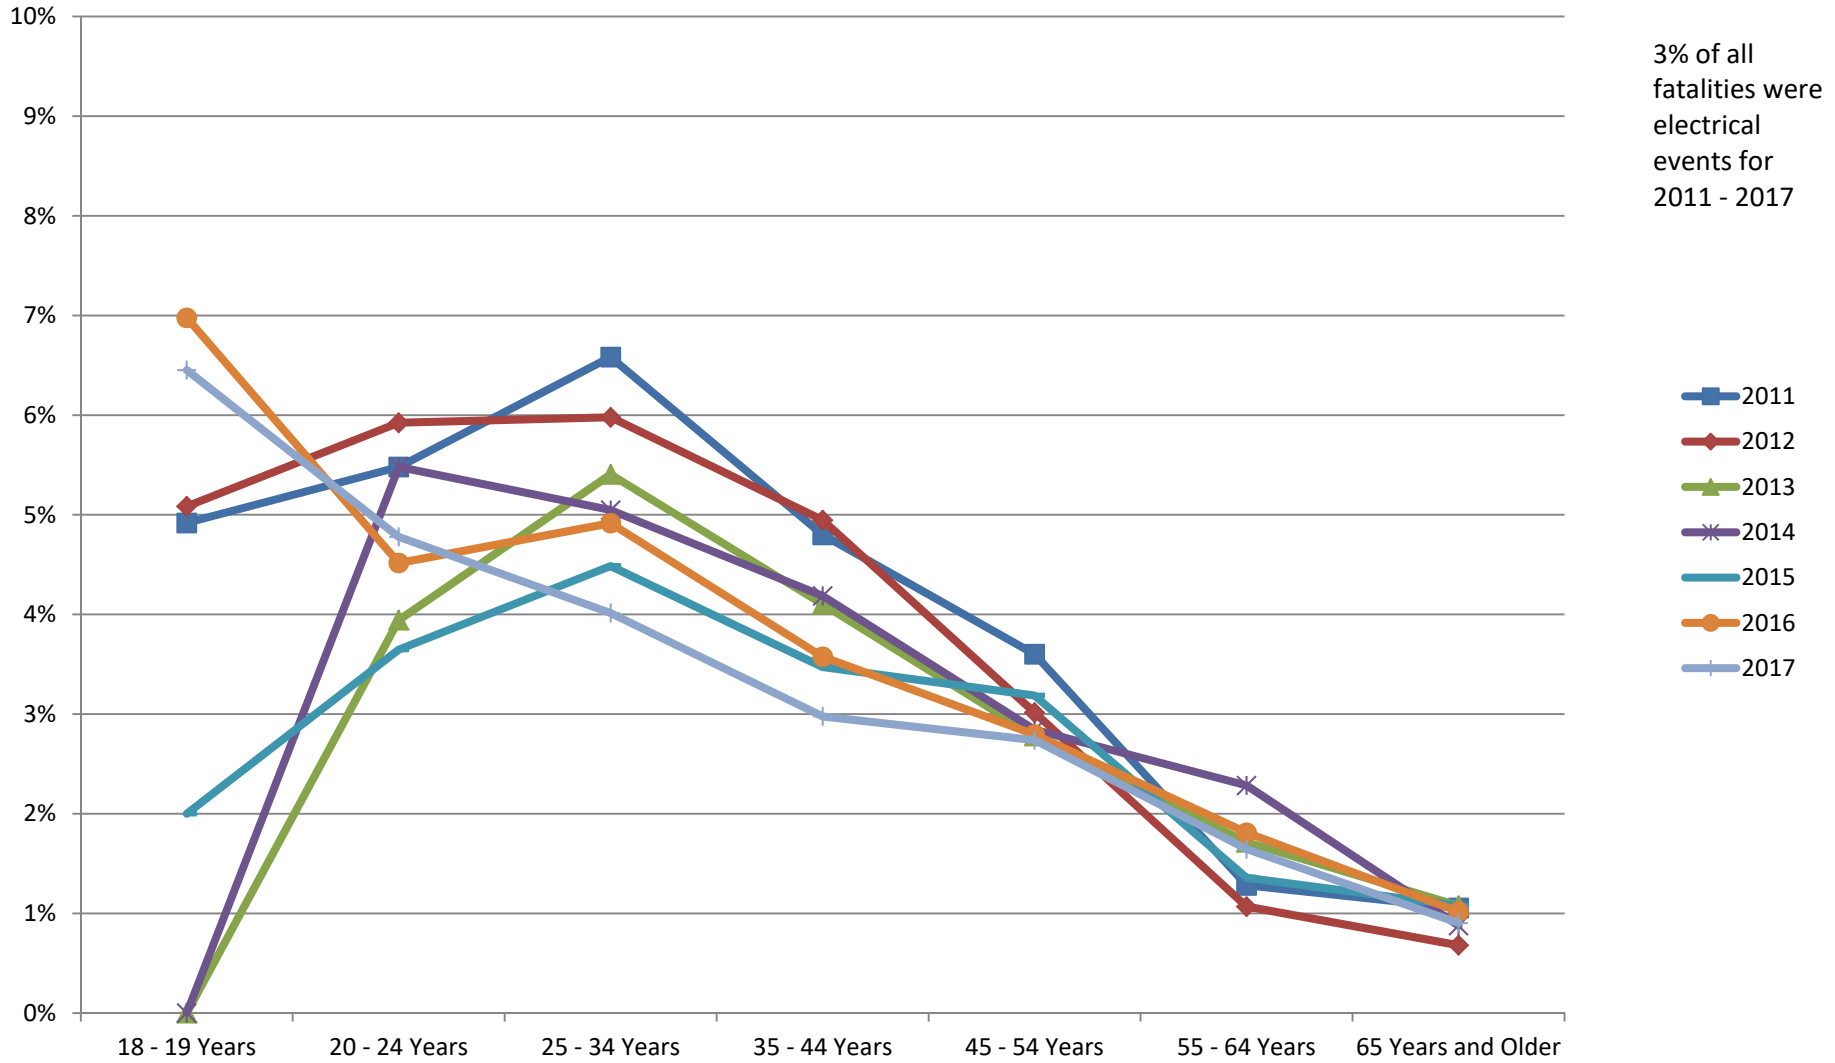

## Electrical Fatalities by Age Group as a Percentage of Fatalities from All Events, All ownerships, 2011 - 2017

Compiled by the Electrical Safety Foundation International using data from the U.S. Department of Labor,  
Bureau of Labor Statistics, SOII, 2003-2017