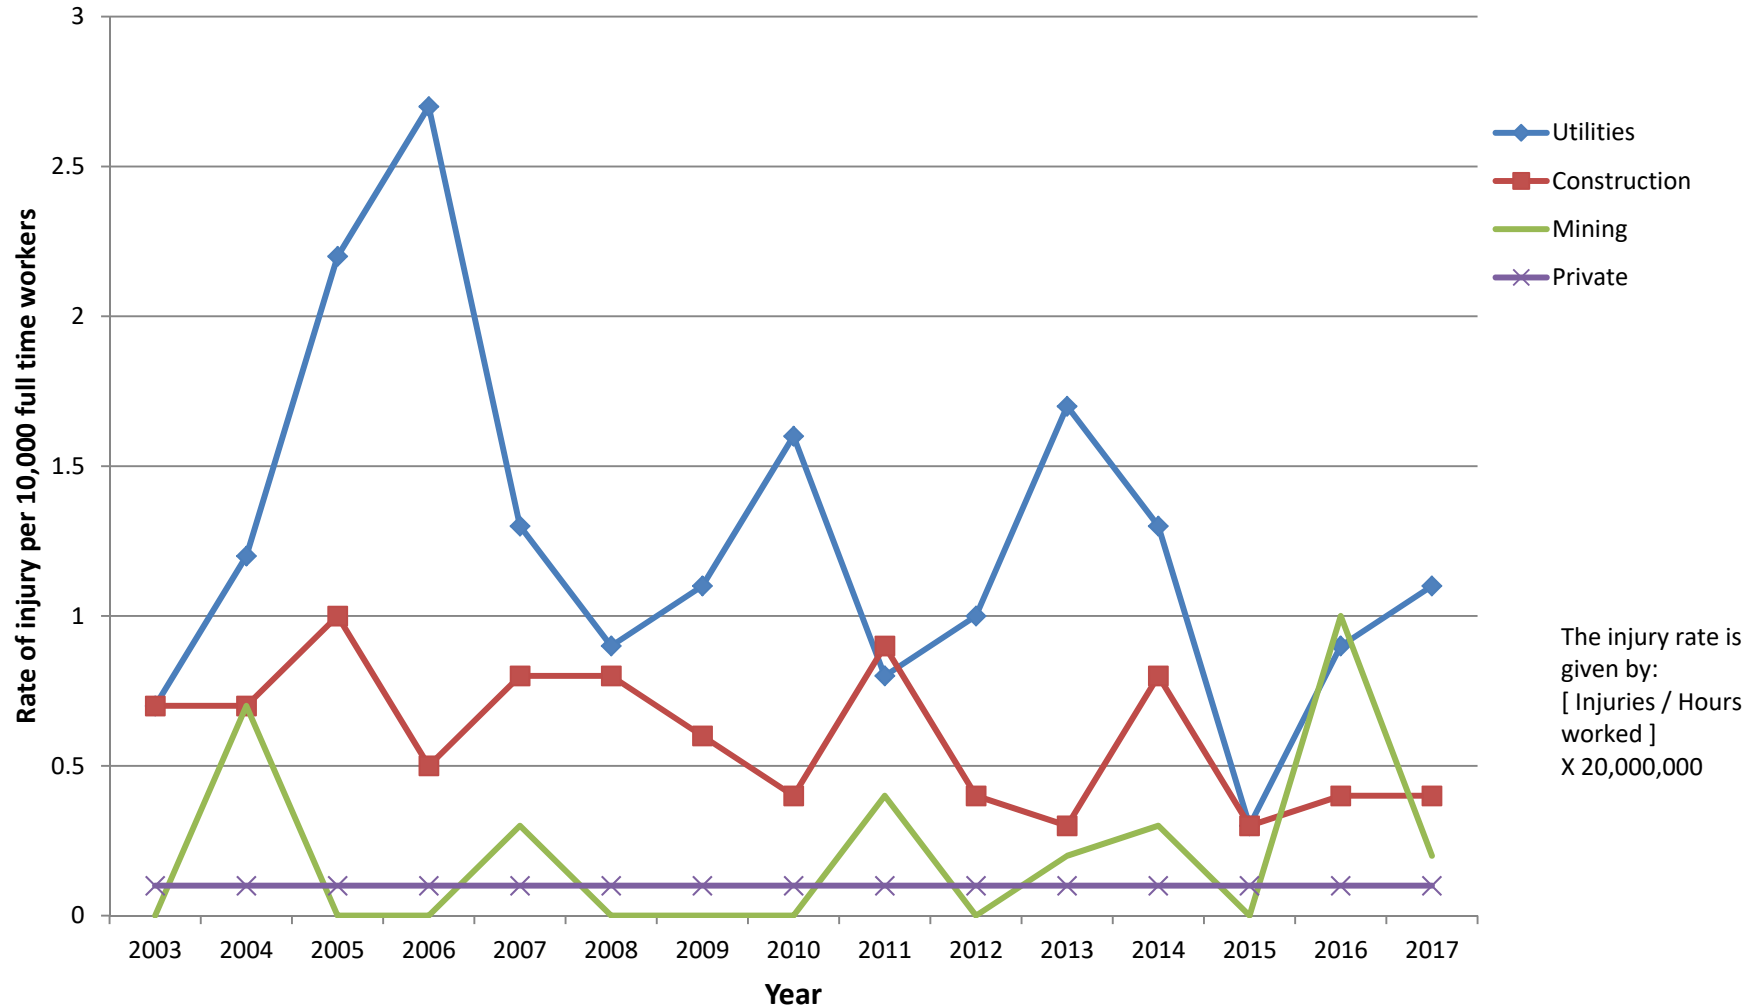

Rate of Nonfatal Electrical Burn Injury Involving Days Away from Work for Selected Industries, Private Industry, 2003 - 2017

Compiled by the Electrical Safety Foundation International using data from the U.S. Department of Labor, Bureau of Labor Statistics, SOII, 2003-2017