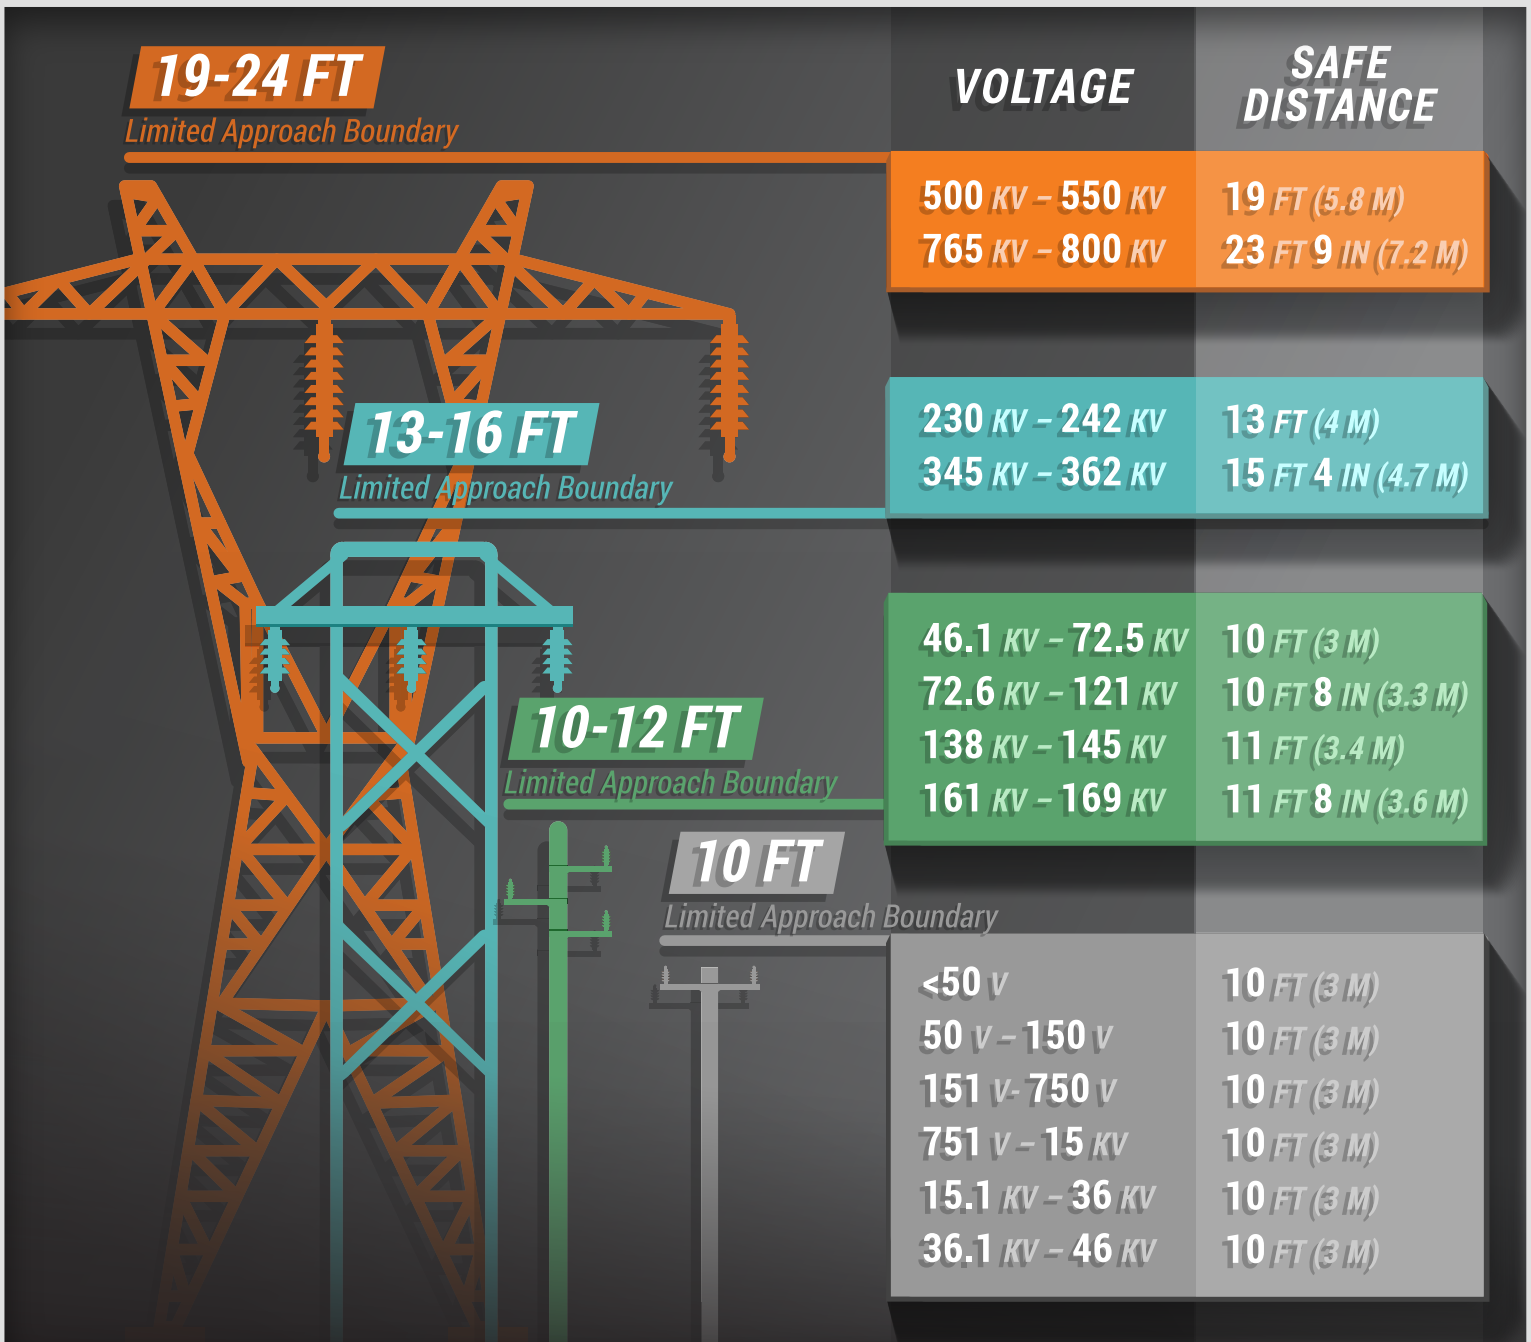

ALWAYS LOOK UP ALWAYS

It's no surprise that a construction job site can be an **incredibly dangerous workplace**. With so many **safety protocols and procedures** to follow, it can seem overwhelming. But the truth is, most accidents involving electricity, are caused by non-electrical workers inadvertently **contacting power lines**.

KEEP THE FOLLOWING DISTANCE FROM OVERHEAD POWER LINES:

SO WHEN YOU ARE ON THE JOB SITE REMEMBER TO ALWAYS LOOK UP. ALWAYS. IT COULD SAVE YOUR LIFE AND THE LIVES OF THOSE AROUND YOU.