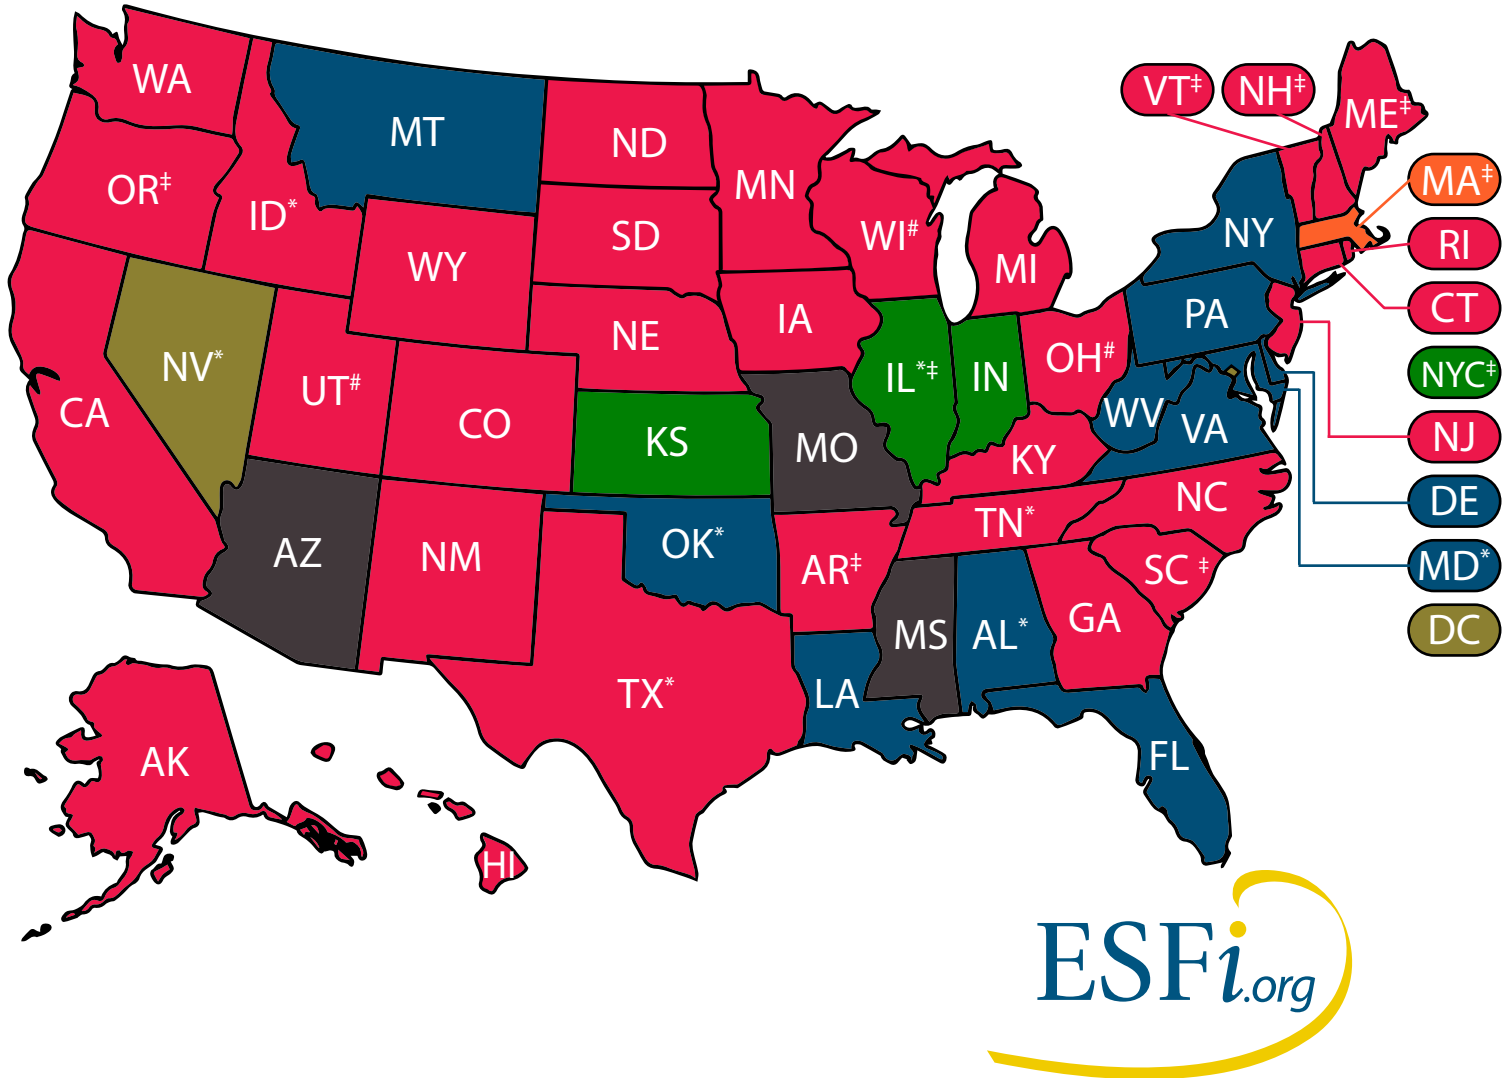

# National Electrical Code Adoption Effective February 2020

## U.S. Territory Adoption

- American Samoa - 2017 NEC
- Guam - 2008 NEC
- Puerto Rico<sup>†</sup> - 2017 NEC
- Northern Mariana - 2008 NEC
- U.S. Virgin Islands - 2017 NEC