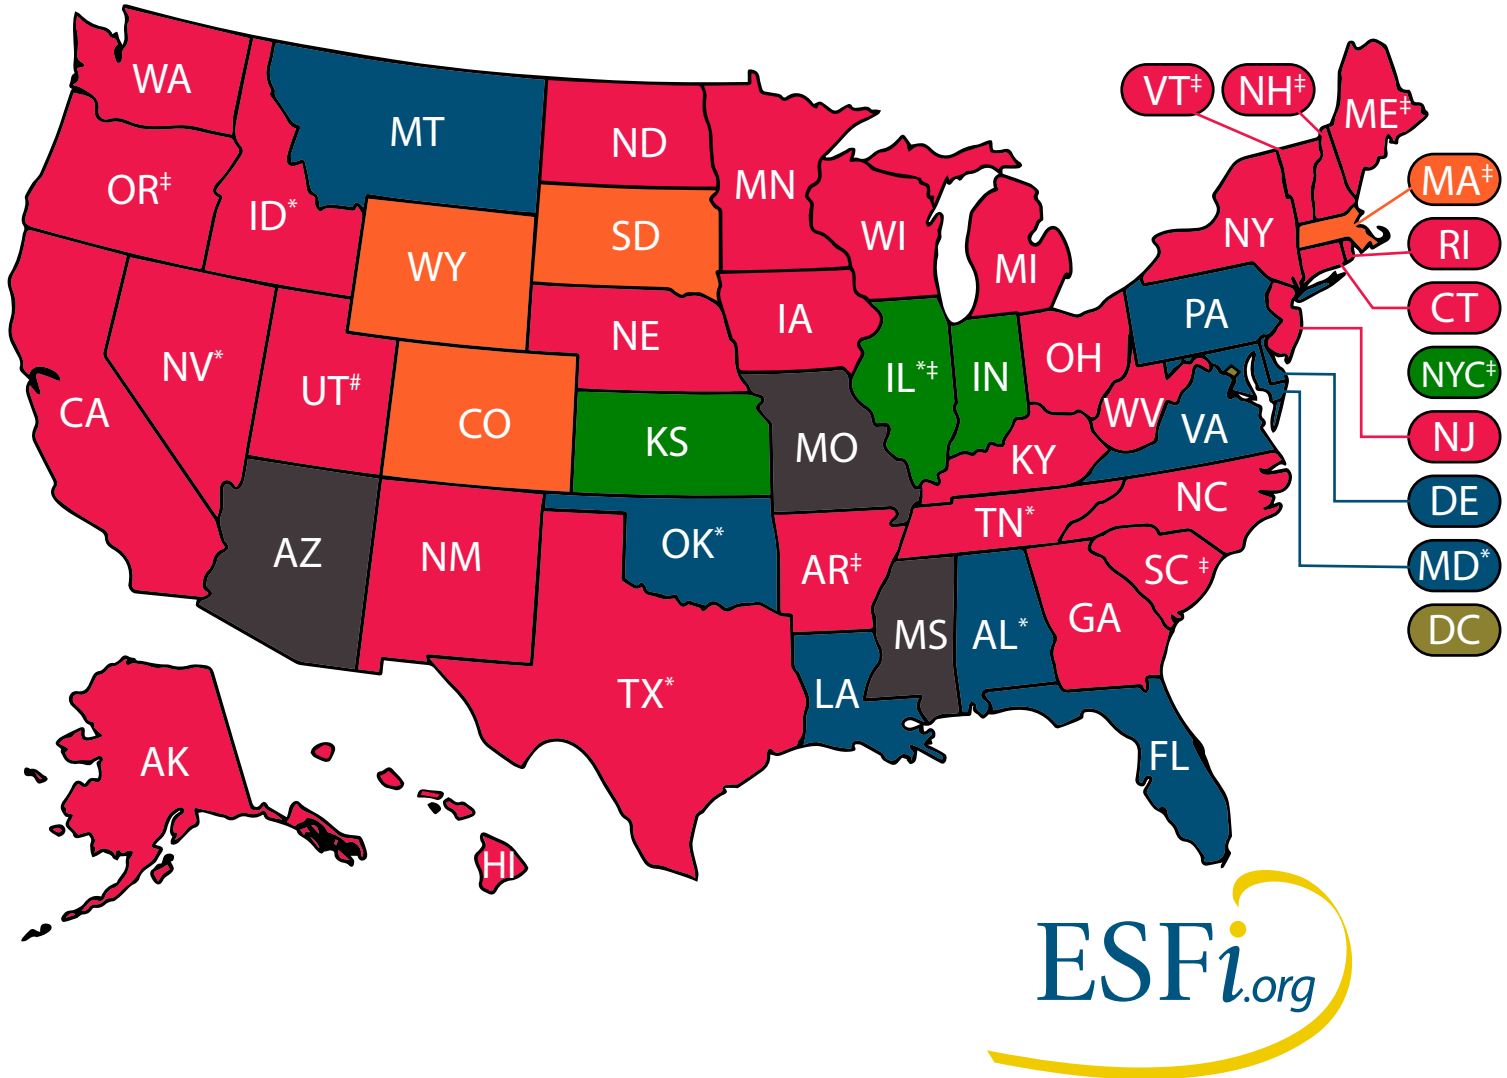

# National Electrical Code Adoption Effective July 2020

## U.S. Territory Adoption

**American Samoa - 2017 NEC**

**Guam - 2008 NEC**

**Puerto Rico<sup>‡</sup> - 2017 NEC**

**Northern Mariana - 2008 NEC**

**U.S. Virgin Islands - 2017 NEC**